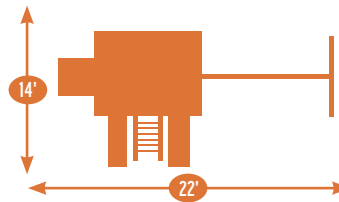

Add 6' play area around the perimeter of the play set to avoid injury.

MODEL 1058

1. 6x8 TOWER
   - 6x8 pergola roof
   - 6x8 sunscreen on roof
   - 5' high deck
   - 2-10' waterfall slide
   - 5' rock wall
   - 3 position swing beam
   - 2 belt swings
   - 1 double glider
2. **48 square feet of play deck**

Sets with poly roof, floor, & slats may be ordered with tarp roof, wood floor & slats.