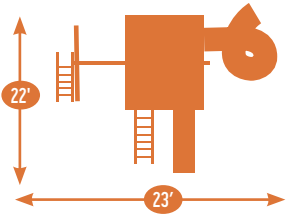

MODEL 1114

- 1-5x10 split level tower
- Wood roofs
- 5' and 7' decks
- 2-10' waterfall slide
- 3 position swing beam 10' high
- 1-8' space saver climber beam
- 1-7' spiral slide
- 2 belt swings
- 1 trapeze swing

Add 6' play area around the perimeter of the play set to avoid injury.

Options: add 7' tunnel express or 7' rock wall off the back.

50 square feet of play deck