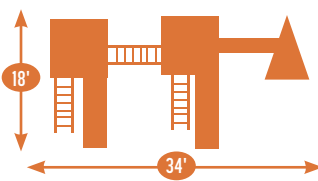

Add 6' play area around the perimeter of the play set to avoid injury.

230 square feet of play deck

MODEL 1209

- 1-8x12 teepee 10' high
- 1-5x10 split level tower
- Wood roofs
- Ground level, 5' and 7' decks
- 1-6' 6" tunnel
- 2-10' waterfall slide
- 3 position swing beam 10' high
- 1-8' space saver climber beam
- 2 belt swings
- 1 trapeze swing

Options: add 7' sidewinder off the back, add 7' rock wall beside the tunnel