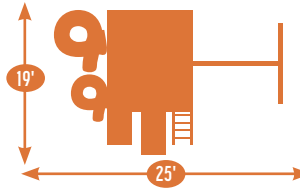

Add 6' play area around the perimeter of the play set to avoid injury.

124 square feet of play deck

MODEL 1302

- 1-8x8 split level tower
- 3', 5', 7', 9' high decks
- ground level deck
- 3-4x4 poly roofs
- 1-4' wood crawl tunnel
- 1-3' rock wall
- 1-bubble panel
- 1-9' turbo slide
- 1-3' spiral slide
- 1-10' waterfall slide
- 1-6' avalanche slide
- 1-crawl tunnel from 9' to 7' deck
- 1-3 position single beam
- 2 belt swings
- 1 double glider