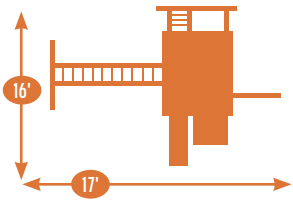

## MODEL 1602

- 4' x 5' A-Frame Tower
- 5' High Deck
- 2 Position Double Beam with Climber Bars
- 1-Position Extension Arm
- 10' Waterfall Slide
- 5' Rock Wall
- Cargo Net
- 2 Swings
- Tire Swing
- Trapeze