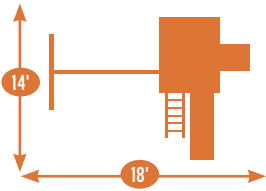

MODEL 803

- 4' x 6' Tower
- 5' High Deck
- 3-Position Double Swing Beam with Climber Bars
- Exit Ladder
- 2 Swings
- Plastic Glider
- 10' Waterfall Slide
- 5' Rock Wall

Add 6' play area around the perimeter of the play set to avoid injury.

24 square feet of play deck

Sets with tarp roof, wood floor & slats may be ordered with poly roof, floor & slats.

18' wide x 14' deep x 10.5' high – Shown with no Stain and Green Accessories.