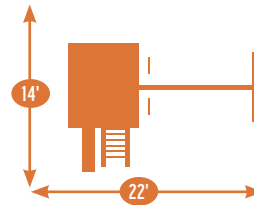

MODEL 1056

- 6x8 TOWER
- 5' high deck
- 10' waterfall slide
- 5' rock wall
- Tarp roof
- 4 position swing beam
- 2 belt swings
- 1 double glider
- 1 buoy ball
- No stain

Add 6' play area around the perimeter of the play set to avoid injury.
48 square feet of play deck

Options: poly roof, add any 5' deck slides, tire swing under deck