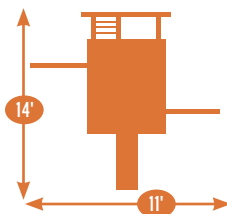

MODEL 1055

- 3X3 tower
- 5' high deck
- 10' waterfall slide
- 2 position extension arm
- 2 belt swings

Add 6' play area around the perimeter of the play set to avoid injury.

*Options: tarp or poly roof
Great for small back yards!
9 square feet of play deck*

11' wide x 14' deep x 8' high – Shown with Walnut Stain and Green Accessories.