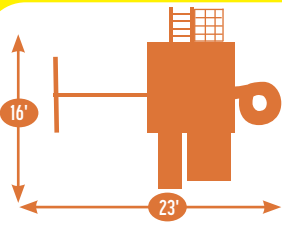

MODEL 1608

- 1-4x5 a frame tower
- 5' high decks
- 1-4x5 poly roof
- 1-5' rock wall
- 1-5' cargo net
- 1-7' turbo slide
- 1-10' waterfall slide
- 1-3 position swing beam
- 2 belt swings
- 1 double glider
- 1 tire swing

Add 6' play area around the perimeter of the play set to avoid injury.

Options: put a 7' sidewinder in place of the turbo slide to save a little room on the width.