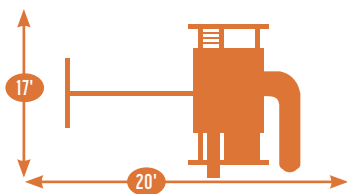

Add 6' play area around the perimeter of the play set to avoid injury.

20 square feet of play deck

MODEL 1603

- 4' x 5' A-Frame Tower
- 5' High Deck
- Poly Roof, Floor, & Slats
- 3-Position Single Swing Beam
- 10' Waterfall Slide
- 10' Sidewinder Slide
- 2 Swings
- Plastic Glider
- Tire Swing
- 5' Rock Wall
- Cargo Net

Sets with poly roof, floor, & slats may be ordered with tarp roof, wood floor & slats.

20' wide x 17' deep x 10' high – Shown with no Stain and Blue Accessories.