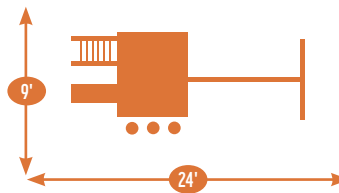

Add 6' play area around the perimeter of the play set to avoid injury.
50 square feet of play deck

MODEL 1059

- 5x5 TOWER
- 5x5 poly hip roof
- 5' high deck
- Ground level deck
- Lemonade stand with 3 stools
- 1-10' waterfall slide
- 3 position swing beam
- 2 belt swings
- 1 double glider

Options: different roof style, add any 5' deck slides.