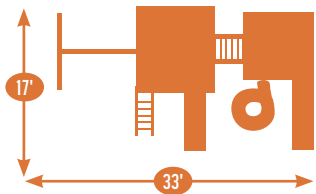

MODEL 1208

- ••2-6x8 tower
- 1-5x6 play house with poly roof
- 1-6x8 pergola roof
- 1-6' 6" bridge
- 5' high decks
- 2-10' waterfall slide
- 1-5' spiral slide
- 3 position swing beam 8' high
- 2 belt swings
- 1 trapeze swing

Options: 5' rock wall or 5' slides off the bridge, add more slides or climbers to the 6x8 pergola tower

Add 6' play area around the perimeter of the play set to avoid injury.

116 square feet of play deck