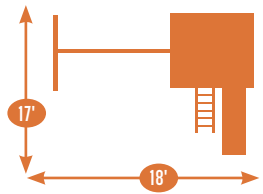

Add 6' play area around the perimeter of the play set to avoid injury.

Options: add any 5' deck slides.

75 square feet of play deck

25' wide x 16' deep x 11' high – Shown with Walnut Stain and Burgundy Accessories.