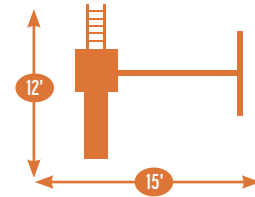

MODEL 601

- 3' x 3' Tower
- 5' High Deck
- 3-Position Single Swing Beam
- 10' Waterfall Slide
- 2 Swings
- Trapeze

Add 6' play area around the perimeter of the play set to avoid injury.

9 square feet of play deck

Sets with tarp roof, wood floor & slats may be ordered with poly roof, floor & slats.

15' wide x 12' deep x 8' high – Shown with no Stain and Green Accessories.