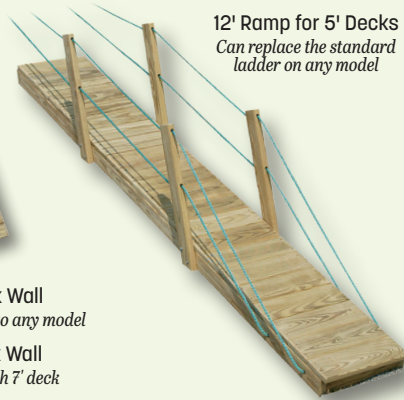

# Access Options

5' Stairs

Hand Rail

5' Rock Wall  
Can be added to any model

7' Rock Wall  
For use with 7' deck

12' Ramp for 5' Decks  
Can replace the standard ladder on any model