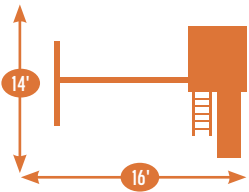

MODEL 702

- 4' x 4' Tower
- 5' High Deck
- 3-Position Single Swing Beam
- 10' Waterfall Slide
- 2 Swings
- Trapeze

Add 6' play area around the perimeter of the play set to avoid injury.

16 square feet of play deck

Sets with tarp roof, wood floor & slats may be ordered with poly roof, floor & slats.

16' wide x 14' deep x 10.5' high – Shown with no Stain and Green Accessories.