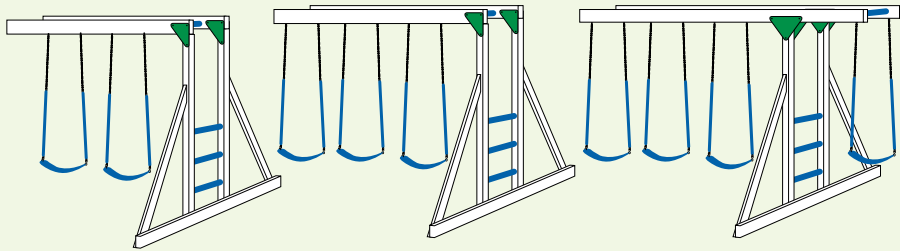

**TEEPEE PLAYHOUSE**

**SPLIT LEVEL TOWERS**  
4'x8' • 6'x8' • 5'x10'

**A-FRAME TOWER**

**LOG CABIN PLAYHOUSE TOWER**

**REGULAR PLAYHOUSE TOWER**

**MODERN PLAYHOUSE TOWER**

**GAZEBO TOWERS**  
8'x8'

# PICK YOUR BEAMS, SLIDES, SWINGS AND OTHER OPTIONS

## Beams

2-Position Single Swing Beam

3-Position Single Swing Beam

4-Position Single Swing Beam

2-Position Climber Swing Beam

3-Position Climber Swing Beam

4-Position Climber Swing Beam

## Slides

Slides are available in

5' Turbo  
Can be added to any 5' deck

7' Turbo  
Can be added to any 7' deck

10' Avalanche  
Can be added to any 5' deck  
14' Avalanche  
Can be added to any 7' deck

10' Waterfall Slide  
For any 5' deck