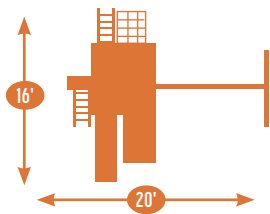

MODEL 1610

- 1-4x5 a frame tower
- 5' high decks
- 1-4x5 tarp roof
- 1-5' rock wall
- 1-5' cargo net
- 1-10' waterfall slide
- 1-8' space saver climber beam
- 1-3 position swing beam
- 2 belt swings
- 1 double glider

Add 6' play area around the perimeter of the play set to avoid injury.

20 square feet of play deck

Options: add a catwalk and roof on the climber beam, then add 7' turbo, 7' spiral or a 14' avalanche slide to the catwalk.

20' wide x 16' deep x 11' high – Shown with Walnut Stain and Green Accessories.