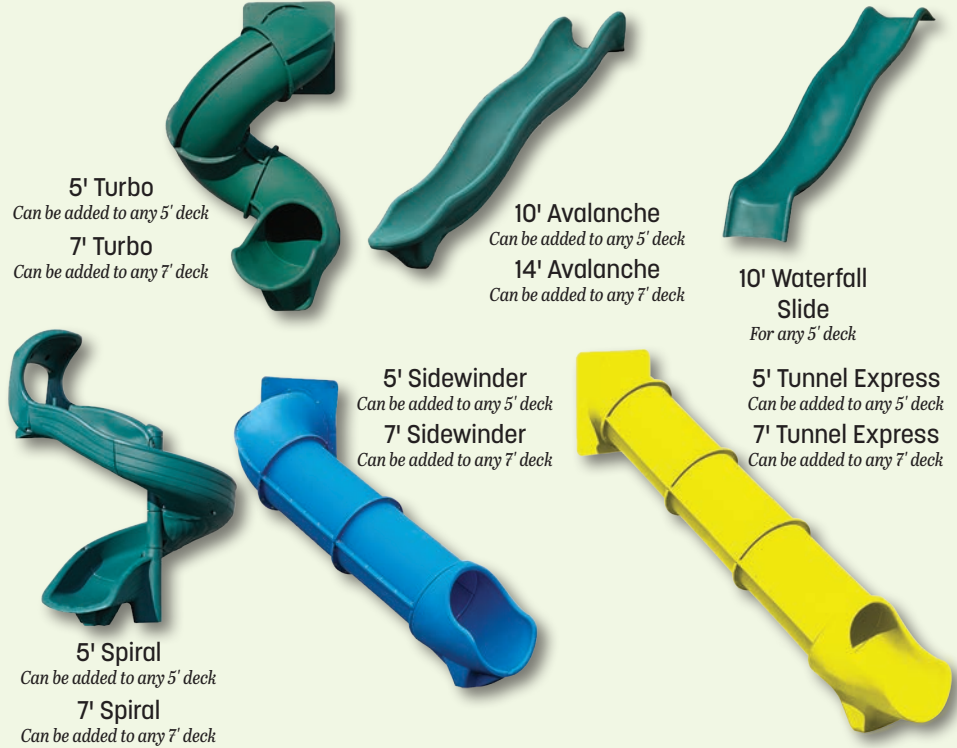

# PICK YOUR BEAMS, SLIDES, SWINGS AND OTHER OPTIONS

## Beams

2-Position Single Swing Beam

3-Position Single Swing Beam

4-Position Single Swing Beam

2-Position Climber Swing Beam

3-Position Climber Swing Beam

4-Position Climber Swing Beam

## Slides

Slides are available in

5' Turbo  
Can be added to any 5' deck

7' Turbo  
Can be added to any 7' deck

10' Avalanche  
Can be added to any 5' deck  
14' Avalanche  
Can be added to any 7' deck

10' Waterfall Slide  
For any 5' deck

5' Sidewinder  
Can be added to any 5' deck  
7' Sidewinder  
Can be added to any 7' deck

5' Tunnel Express  
Can be added to any 5' deck  
7' Tunnel Express  
Can be added to any 7' deck

5' Spiral  
Can be added to any 5' deck  
7' Spiral  
Can be added to any 7' deck