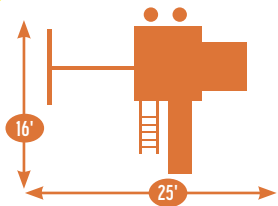

MODEL 1112

- 5x10 TOWER
- 2-5x5 poly roof
- 5' high deck
- Ground level deck with safety railing
- 1-5x5 clubhouse
- Lemonade stand with 3 stools
- 1-10' waterfall slide
- 3 position swing beam
- 2 belt swings
- 1 double glider

Add 6' play area around the perimeter of the play set to avoid injury.

Options: add any 5' deck slides.

75 square feet of play deck