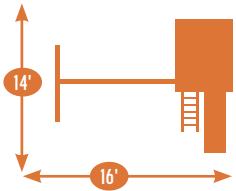

MODEL 1410

- 6x8 tower
- 5x6 playhouse
- poly standing seam roof
- 5' high deck
- 1-10' waterfall slide
- 3 position swing beam
- 2 belt swings
- 1 double glider

Add 6' play area around the perimeter of the play set to avoid injury.

48 square feet of play deck

Sets with tarp roof, wood floor & slats may be ordered with poly roof, floor & slats.