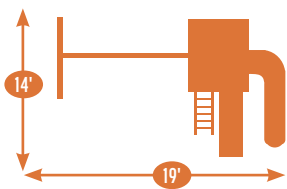

Add 6' play area around the perimeter of the play set to avoid injury.

MODEL 804

- 4' x 6' Tower
- Poly Roof, Floor, & Slats
- 5' High Deck
- 3-Position Single Swing Beam
- 10' Sidewinder Slide
- 10' Waterfall Slide
- 2 Swings
- Trapeze

Sets with poly roof, floor, & slats may be ordered with tarp roof, wood floor & slats.

24 square feet of play deck

19' wide x 14' deep x 10.5' high – Shown with no Stain and Green Accessories.