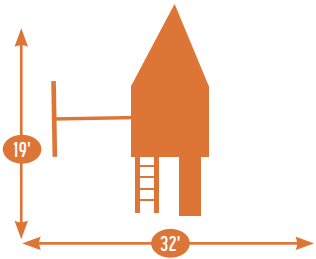

MODEL 1414

- 8x8 tower
- 5x8 playhouse
- poly standing seam roof
- 5' high deck
- 1-10' waterfall slide
- 3 position swing beam
- 2 belt swings
- 1 trapeze swing

Options: add a 5' spiral or sidewinder to the right side.

64 square feet of play deck

Add 6' play area around the perimeter of the play set to avoid injury.