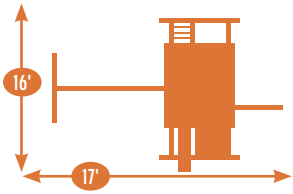

MODEL 1601

- 4' x 5' A-Frame Tower
- 5' High Deck
- 2-Position Single Swing Beam
- 1-Position Extension Arm
- 10' Waterfall Slide
- 2 Swings
- Trapeze
- Tire Swing
- 5' Rock Wall
- Cargo Net

Add 6' play area around the perimeter of the play set to avoid injury.

20 square feet of play deck

Sets with tarp roof, wood floor & slats may be ordered with poly roof, floor & slats.