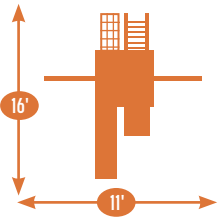

MODEL 1609

- 1-4x5 a frame tower
- 5' high decks
- 1-4x5 tarp roof
- 1-5' rock wall
- 1-5' cargo net
- 1-10' waterfall slide
- 1-11' extension arm
- 2 belt swings
- 1 tire swing

Add 6' play area around the perimeter of the play set to avoid injury.

20 square feet of play deck

Options: remove the cargo net and add a tunnel express slide